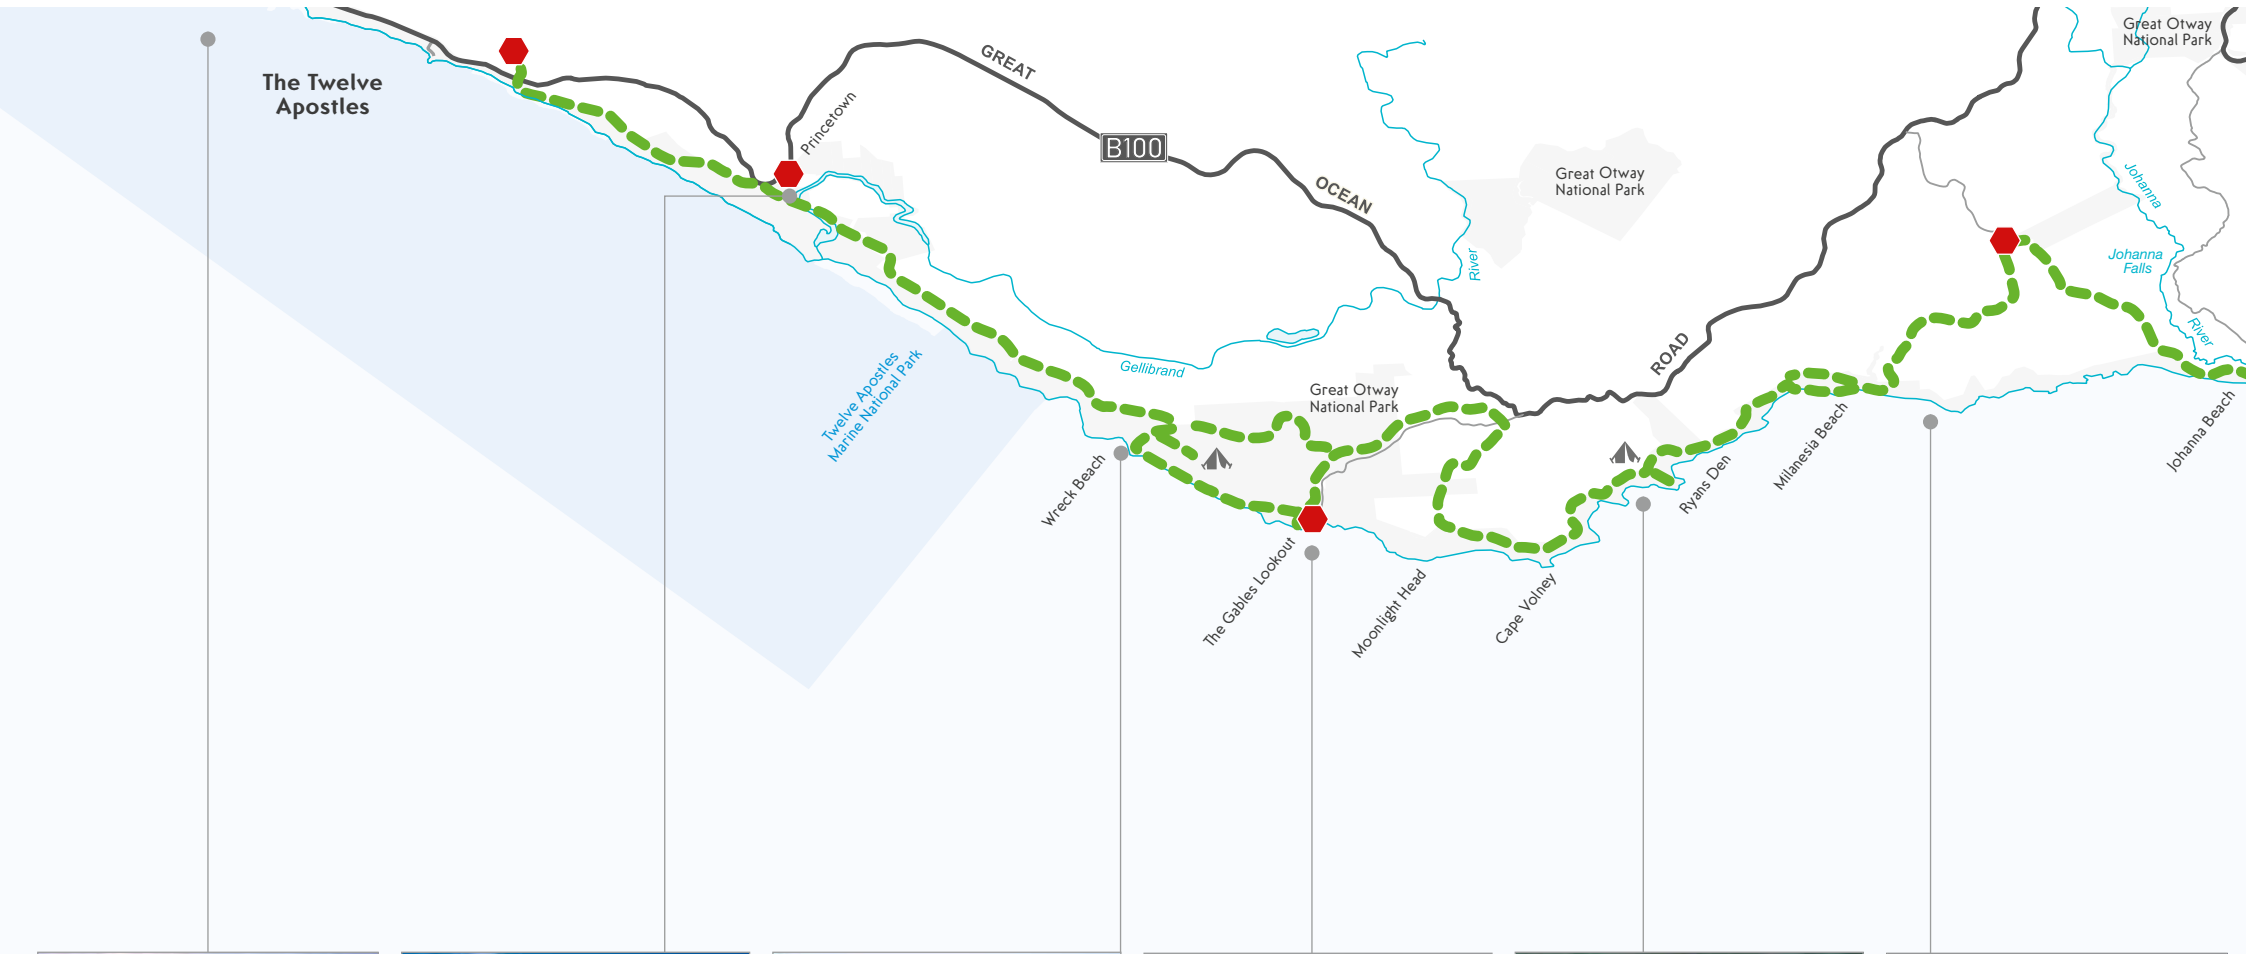

Legend:

Great Ocean Walk

Great Ocean Road

Step on/off

Hike-in Campsite

National Park

Marine Park

AUSTRALIA